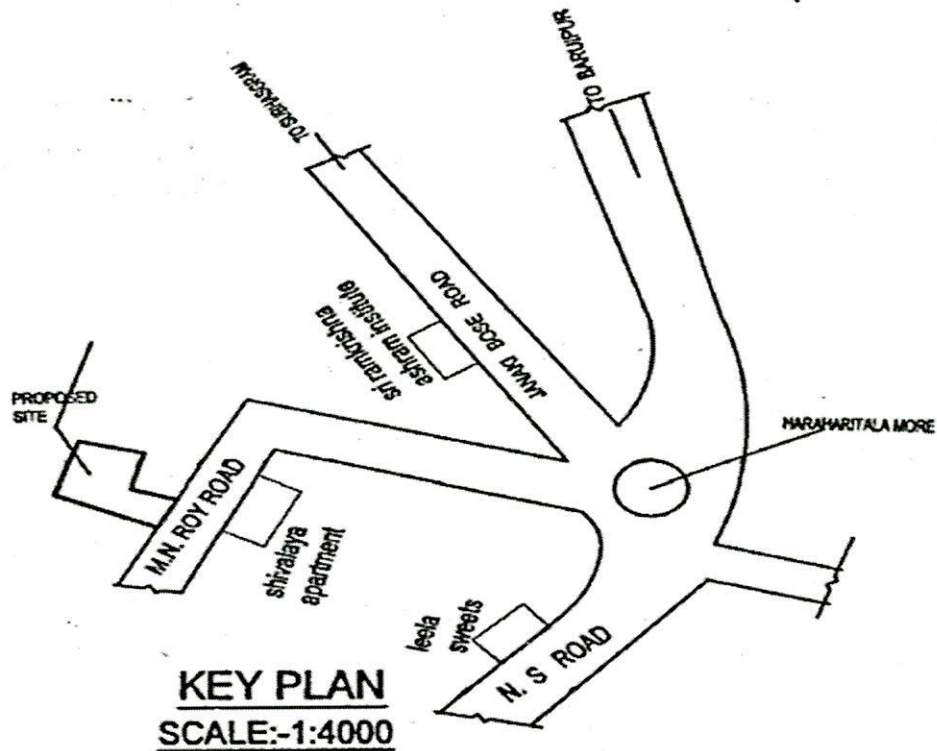

PROJECT LOCATION MAP

PROJECT NAME- "SHIV SHAKTI APARTMENT", lying and situated at Being Municipal Holding No. 255, M. N. Roy Road, Post Office- Harinavi, Police Station- Sonarpur, Kolkata-700148, under Rajpur Sonarpur Municipality, within the Jurisdiction of Additional District Sub-Registrar at Sonarpur, District-South 24 Parganas, West Bengal.

LATITUDE	LONGITUDE
22.41°42'28"N	88.41°99'61"E

JAPONICA INTERNATIONAL PVT. LTD.

Director